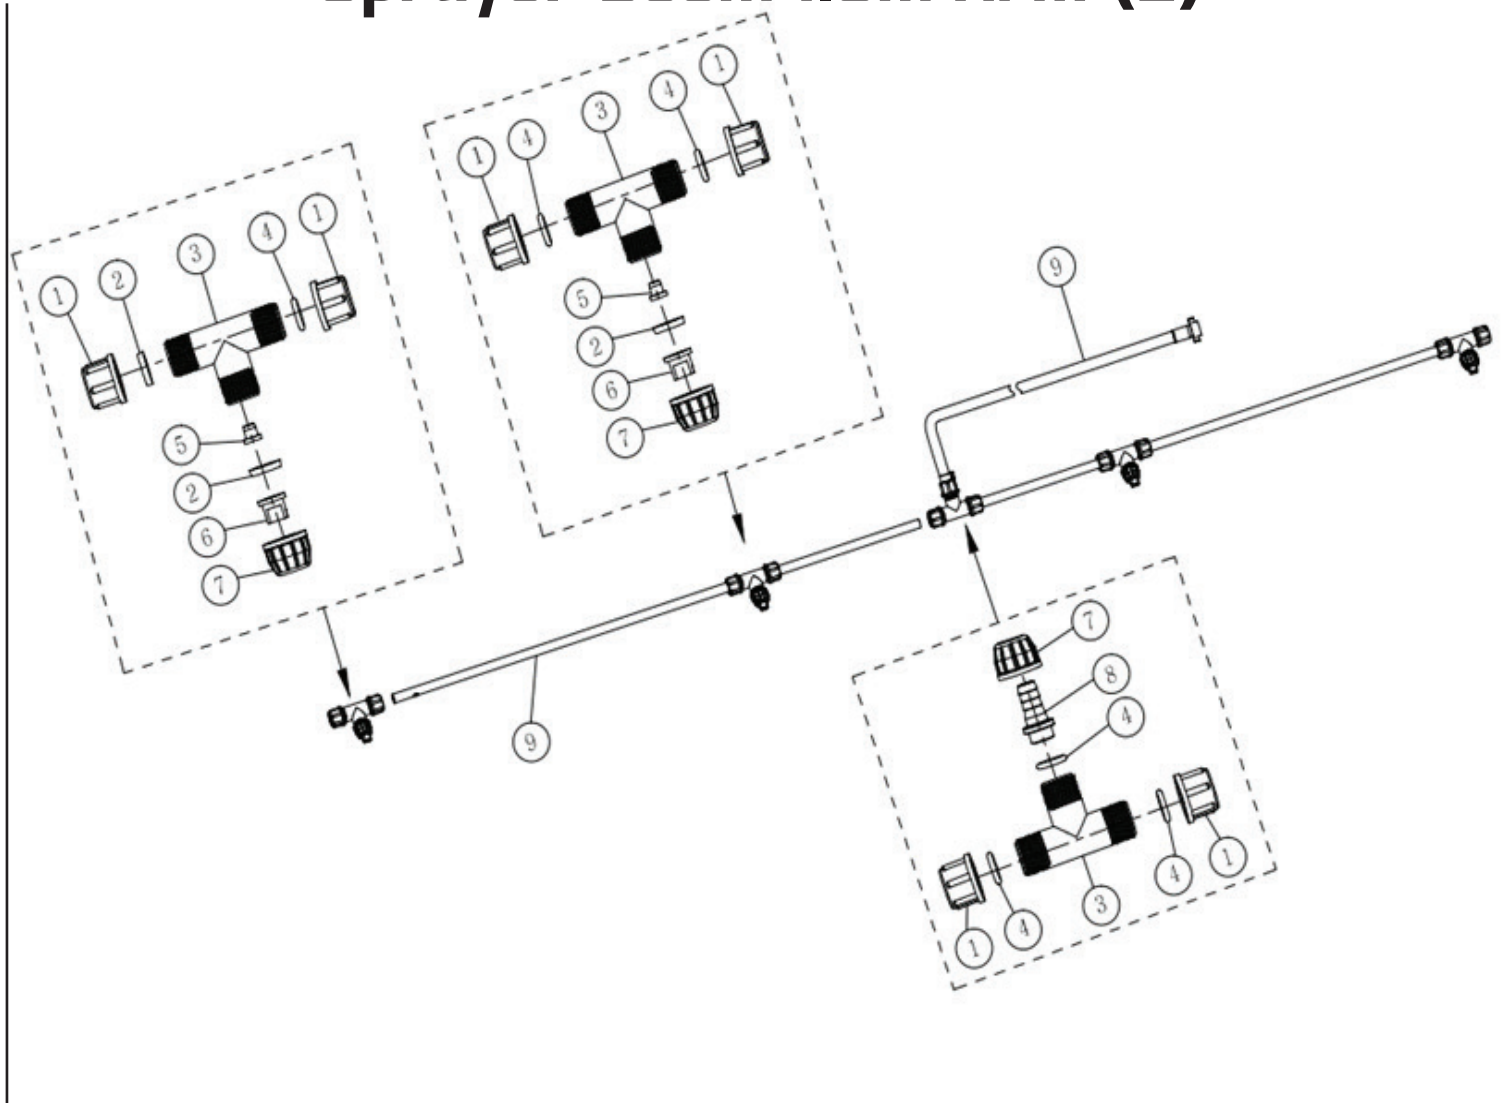

# Sprayer Boom 1.5m Arm (1)

**PLEASE CORRELATE NUMBERS WITH THE DIAGRAM**

1	WS206F-001	Square cap 20x20mm
2	WS206F-002	Foot square pipe 1
3	WS206F-003	PM4*35mm screw
4	WS206F-004	P4 pad
5	WS206F-005	Foot square pipe 2
6	WS206F-006	Foot square pipe 3
7	WS206F-007	M8 nut
8	WS206F-008	M8 pad
9	WS206F-009	Foot fix
10	WS206F-010	M8*40mm screw
11	WS206F-011	M8*55mm screw
12	WS206F-012	M4 nut
13	WS206F-013	Pipe support
14	WS206F-014	PM4*20mm screw

# Sprayer Boom 1.5m Arm (2)

PLEASE CORRELATE NUMBERS WITH THE DIAGRAM

1	WS206F-015	ø3/4" Nut black
2	WS206F-016	Seal gasket
3	WS206F-017	Tree links
4	WS206F-018	O-ring
5	WS206F-019	Fixed Pin
6	WS206F-020	Spray tip
7	WS206F-021	ø3/4" Nut black
8	WS206F-022	ø1/4" barb
9	WS206F-023	Steel pipex75cm black
10	WS206F-024	ø6mm x180cm Hose black