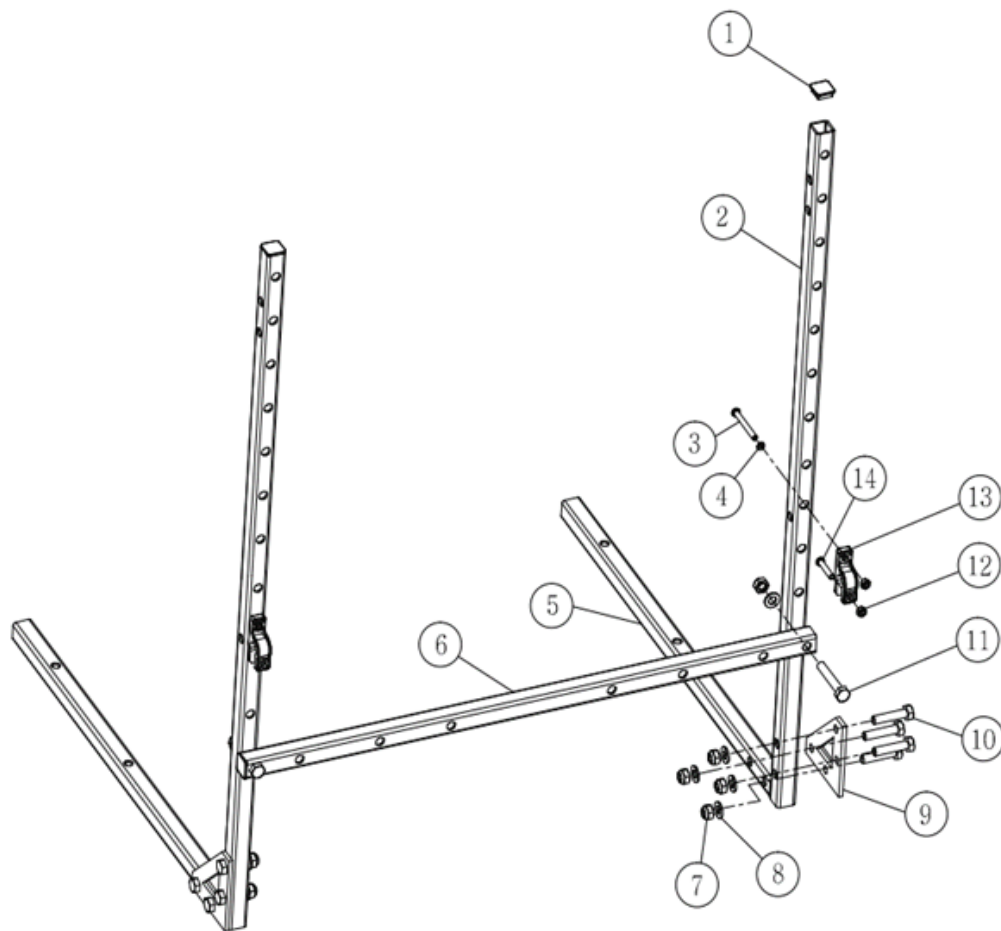

# Sprayer Boom 1.5m Arm (1)

**PLEASE CORRELATE NUMBERS WITH THE DIAGRAM**

1	WS206F-001	Square cap 20x20mm
2	WS206F-002	Foot square pipe 1
3	WS206F-003	PM4*35mm screw
4	WS206F-004	P4 pad
5	WS206F-005	Foot square pipe 2
6	WS206F-006	Foot square pipe 3
7	WS206F-007	M8 nut
8	WS206F-008	M8 pad
9	WS206F-009	Foot fix
10	WS206F-010	M8*40mm screw
11	WS206F-011	M8*55mm screw
12	WS206F-012	M4 nut
13	WS206F-013	Pipe support
14	WS206F-014	PM4*20mm screw

# Sprayer Boom 1.5m Arm (2)

PLEASE CORRELATE NUMBERS WITH THE DIAGRAM

1	WS206F-015	ø3/4" Nut black
2	WS206F-016	Seal gasket
3	WS206F-017	Tree links
4	WS206F-018	O-ring
5	WS206F-019	Fixed Pin
6	WS206F-020	Spray tip
7	WS206F-021	ø3/4" Nut black
8	WS206F-022	ø1/4" barb
9	WS206F-023	Steel pipex75cm black
10	WS206F-024	ø6mm x180cm Hose black